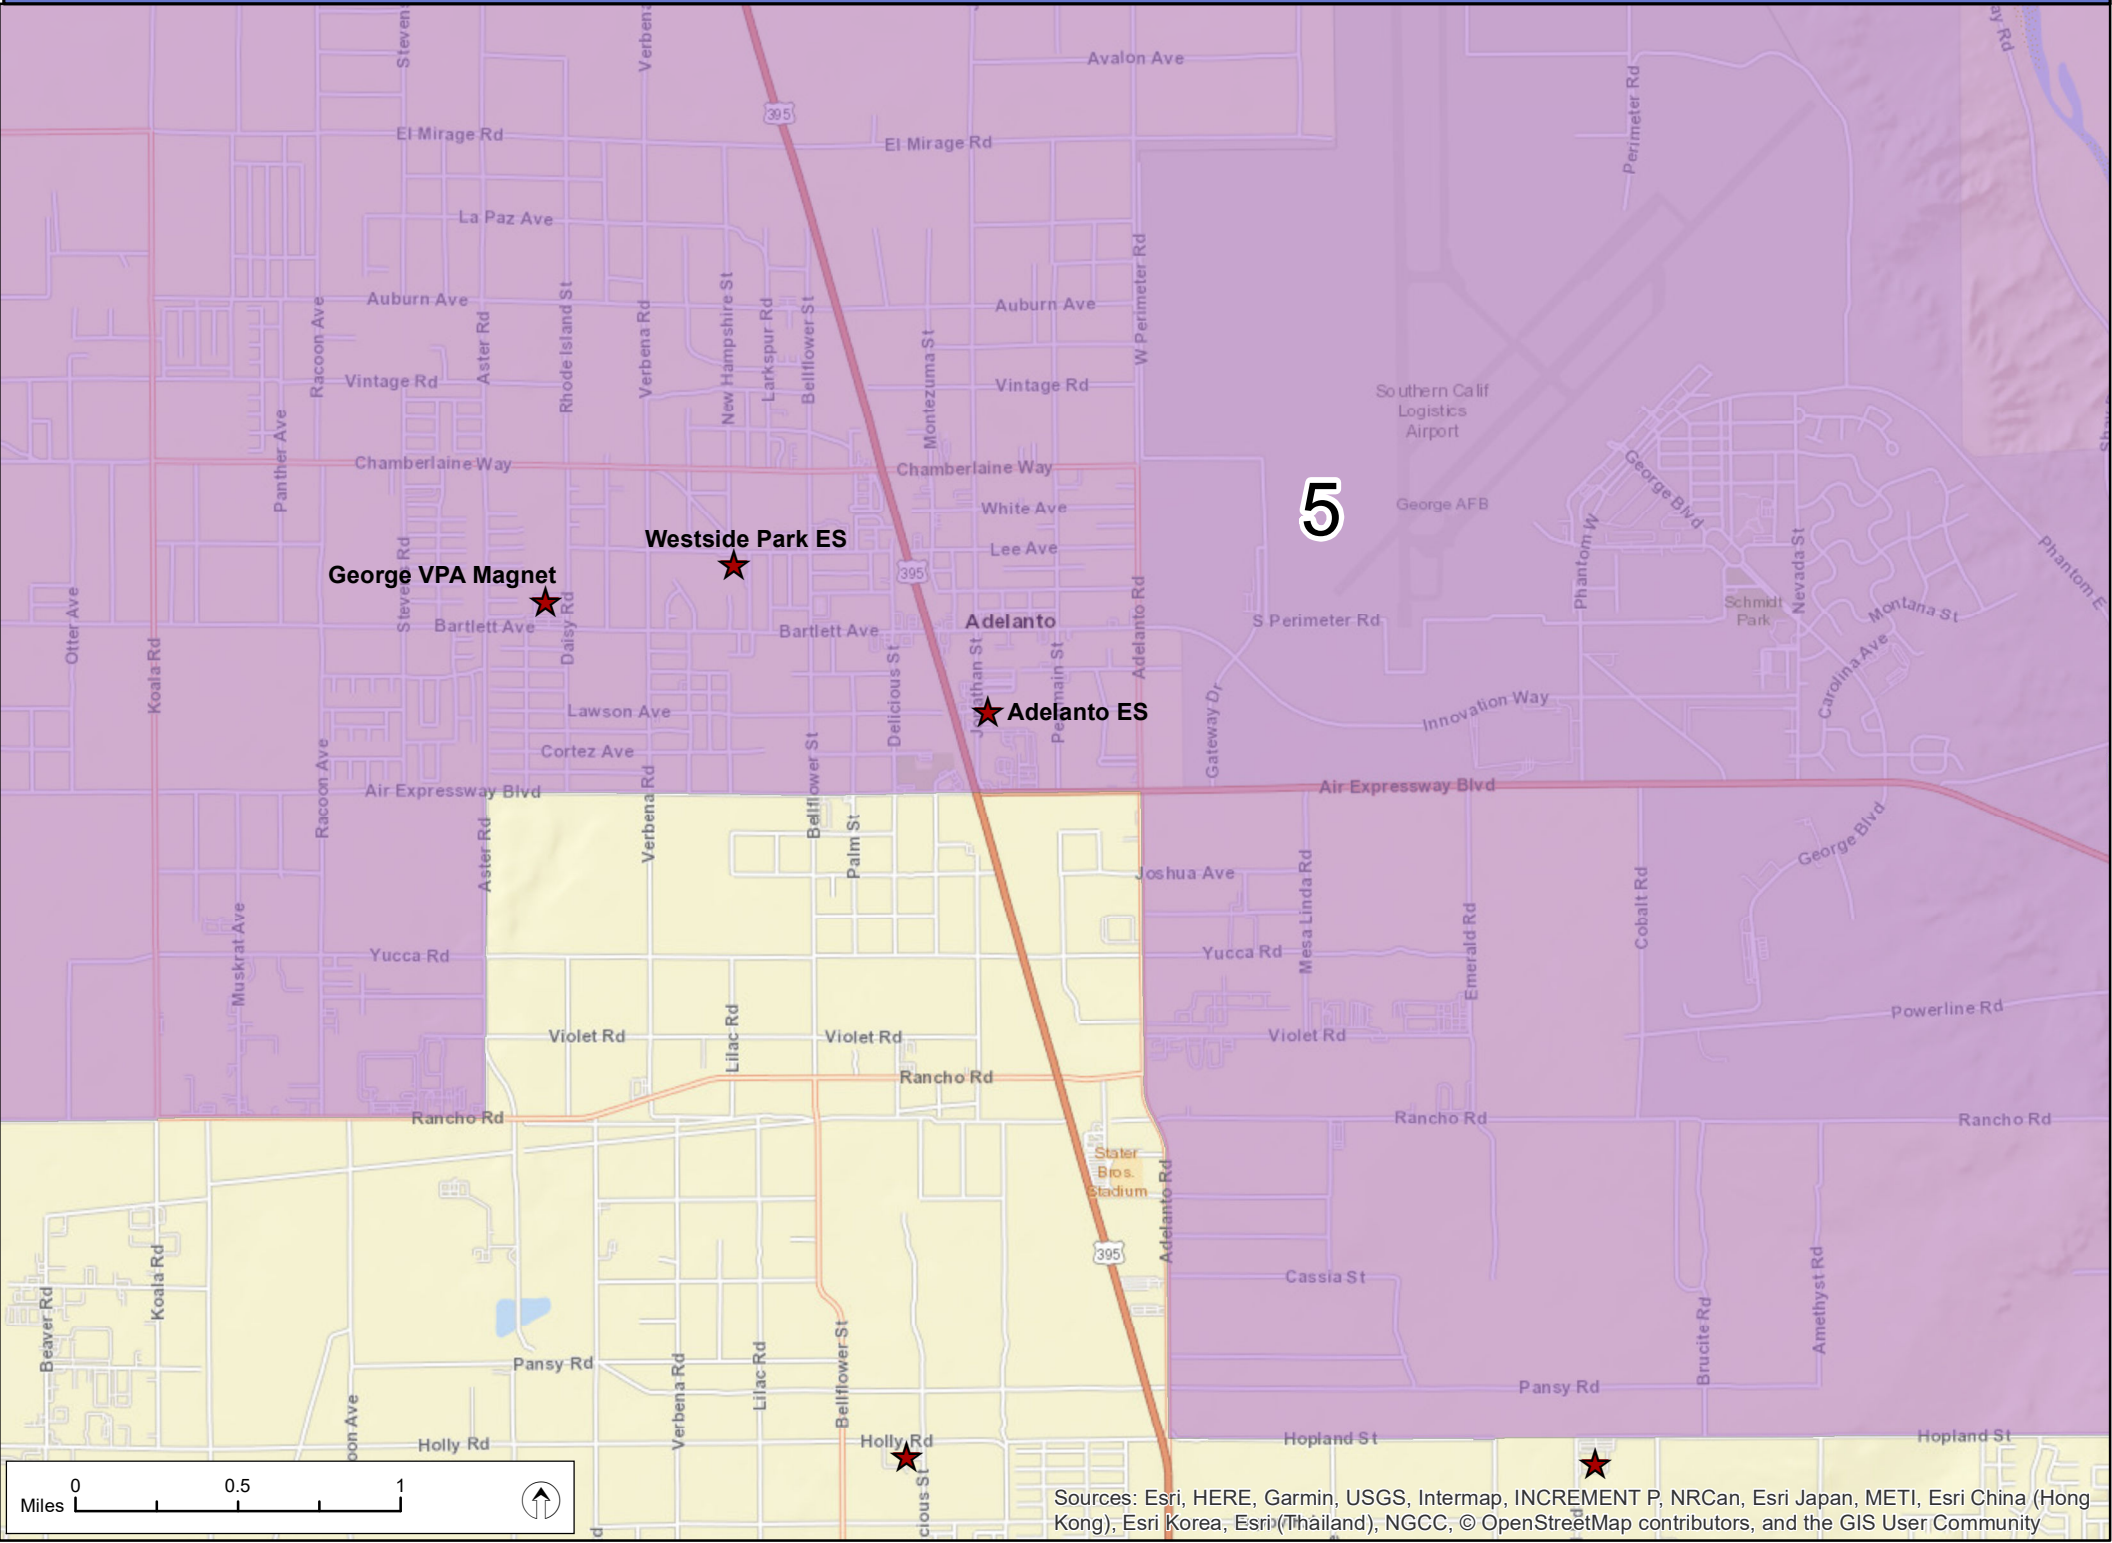

Trustee Area 5, Detail

Adelanto Elementary School District

5

George VPA Magnet

Westside Park ES

Adelanto ES

Adelanto