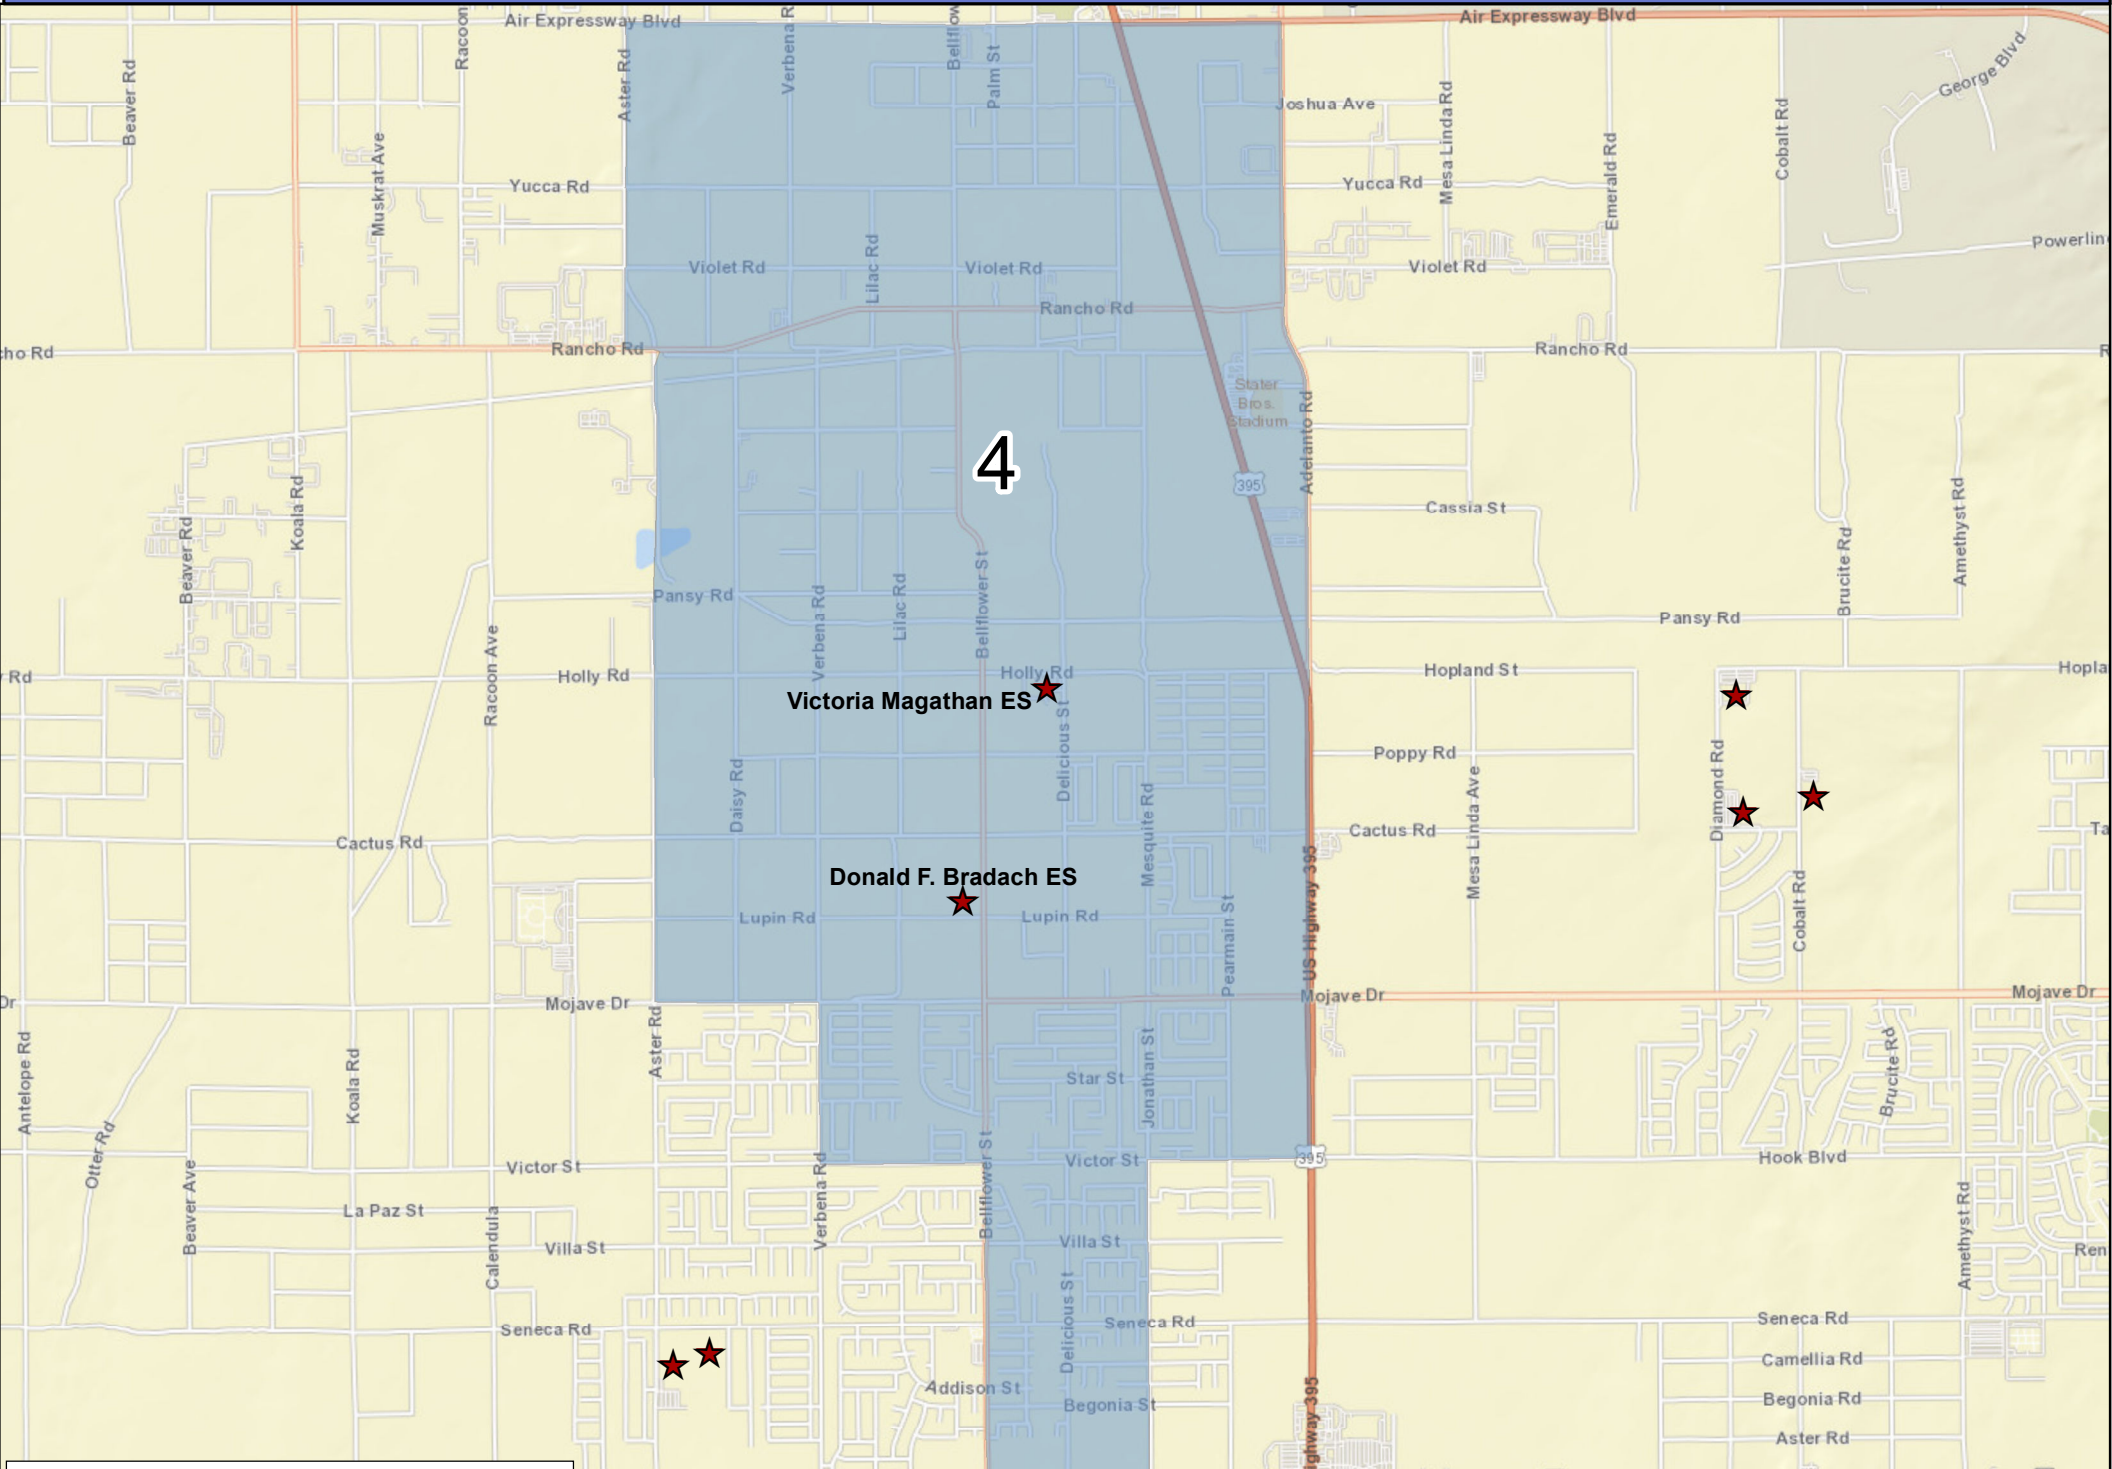

# Trustee Area 4, Detail

Adelanto Elementary School District

**Victoria Magathan ES**

**Donald F. Bradach ES**

4