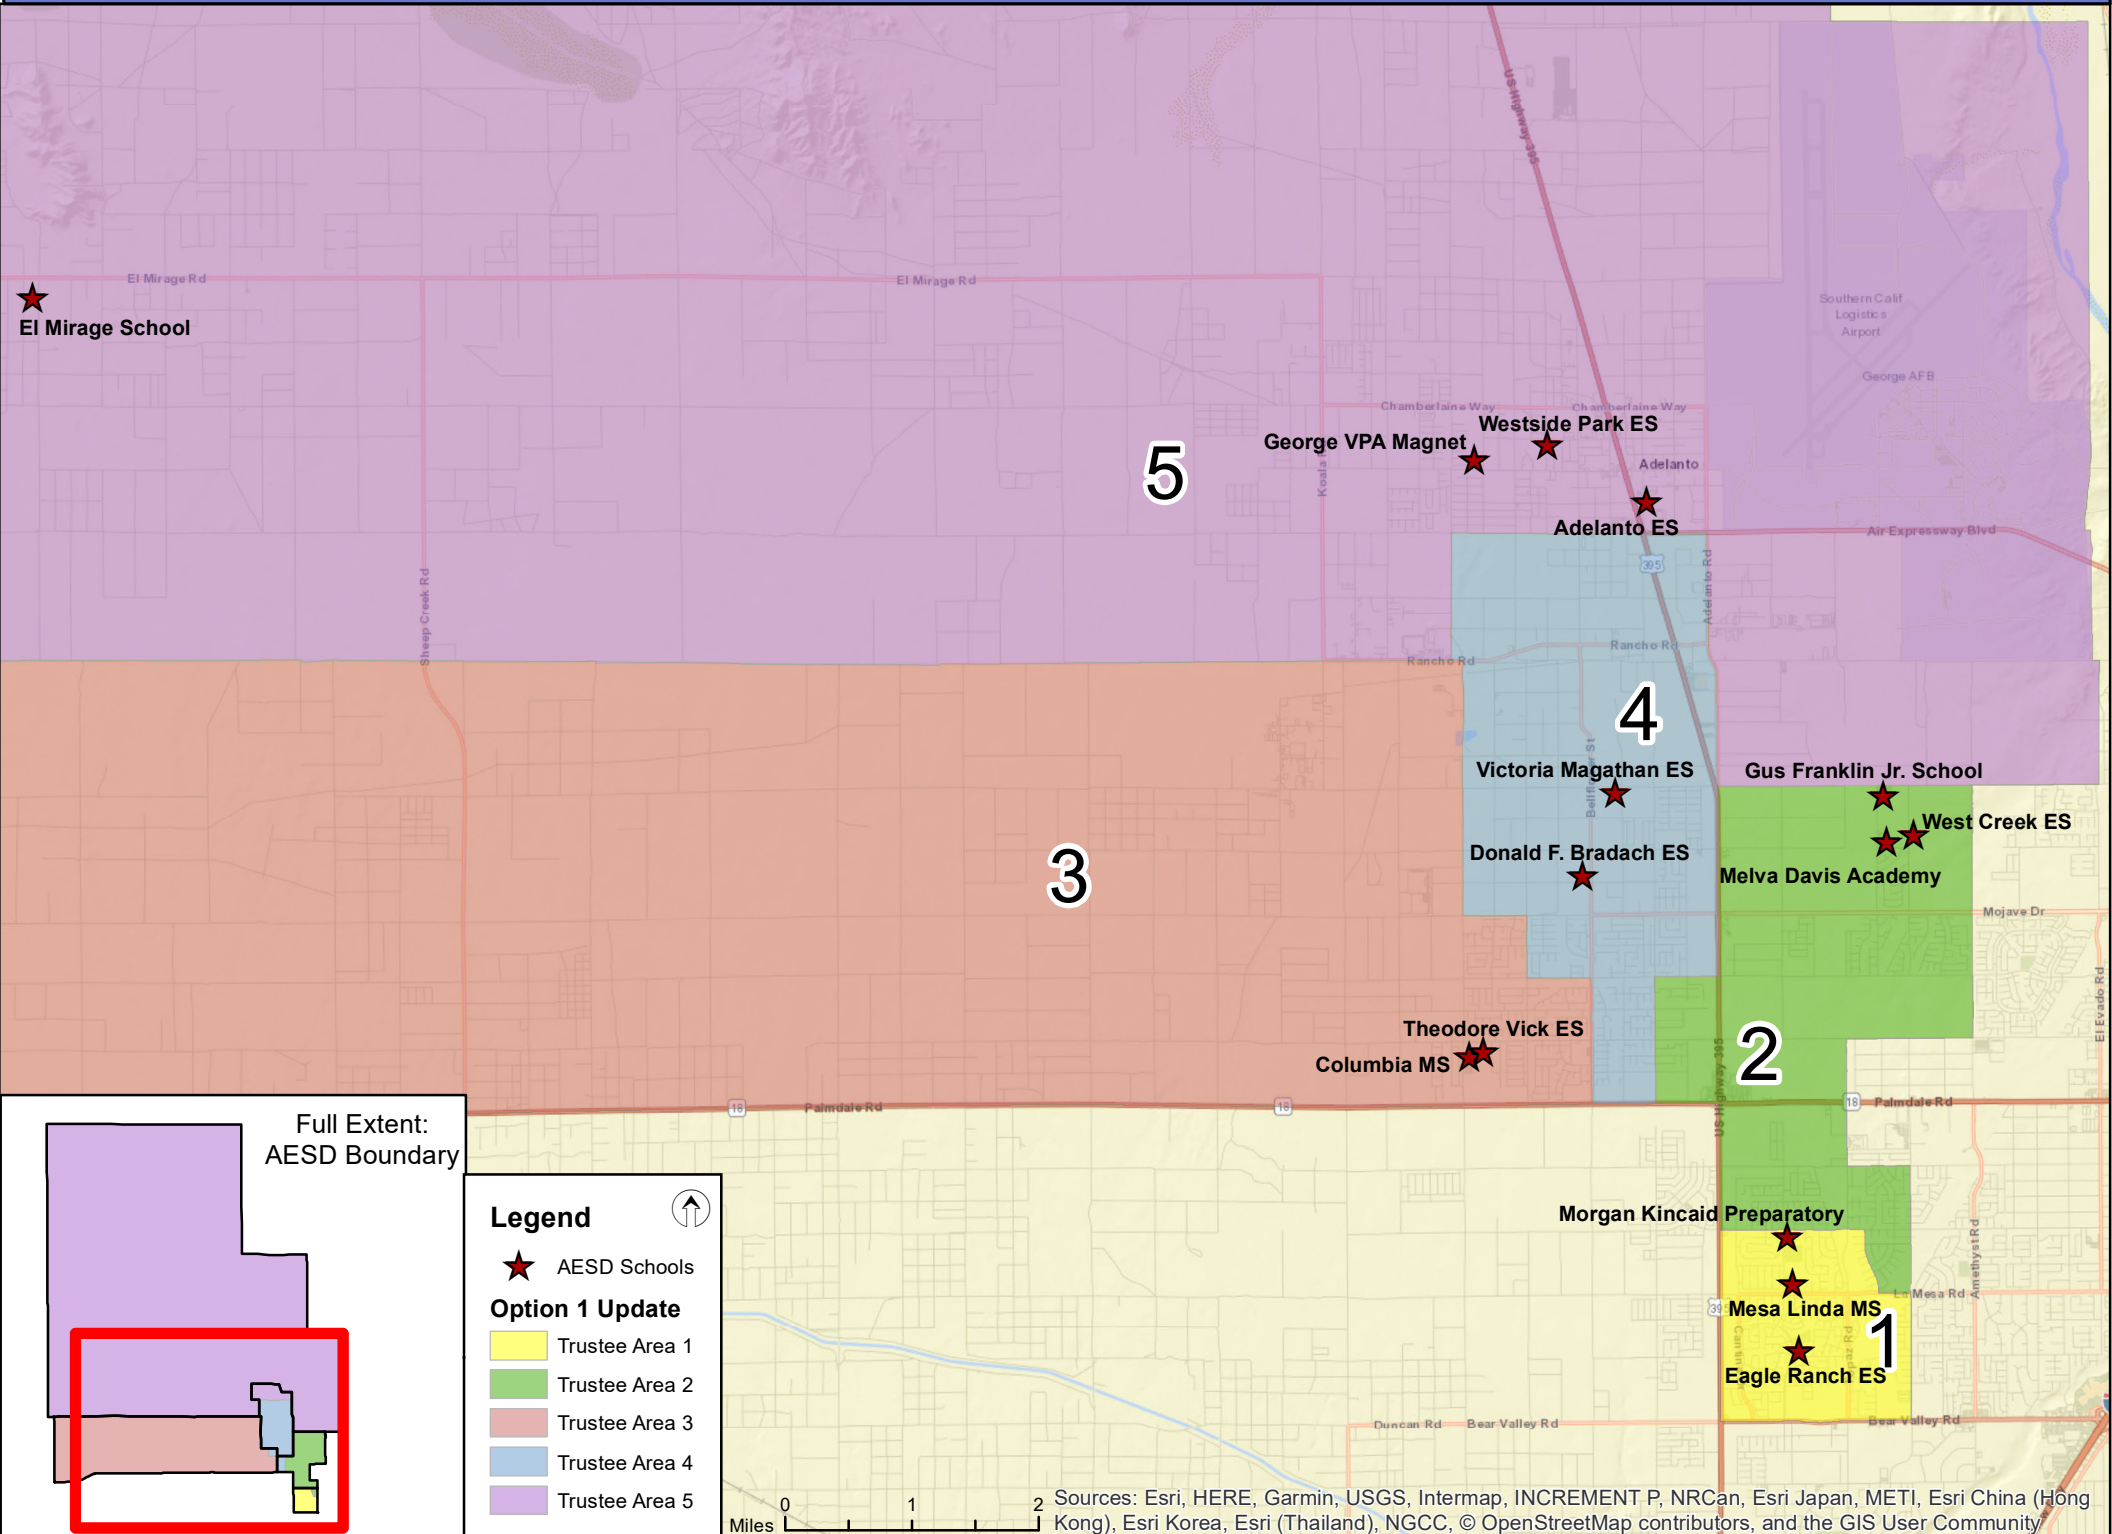

Trustee Area Map

Adelanto Elementary School District

★ El Mirage School

5

George VPA Magnet ★

Westside Park ES ★

Adelanto ES ★

4

Victoria Magathan ES ★

Gus Franklin Jr. School ★

Donald F. Bradach ES ★

West Creek ES ★

Melva Davis Academy

3

Theodore Vick ES ★

Columbia MS ★

2

Morgan Kincaid Preparatory ★

Mesa Linda MS ★

Eagle Ranch ES ★

1

Full Extent:
AESD Boundary

Legend 

- ★ AESD Schools
- Option 1 Update**
- Trustee Area 1
- Trustee Area 2
- Trustee Area 3
- Trustee Area 4
- Trustee Area 5

Sources: Esri, HERE, Garmin, USGS, Intermap, INCREMENT P, NRCan, Esri Japan, METI, Esri China (Hong Kong), Esri Korea, Esri (Thailand), NGCC, © OpenStreetMap contributors, and the GIS User Community